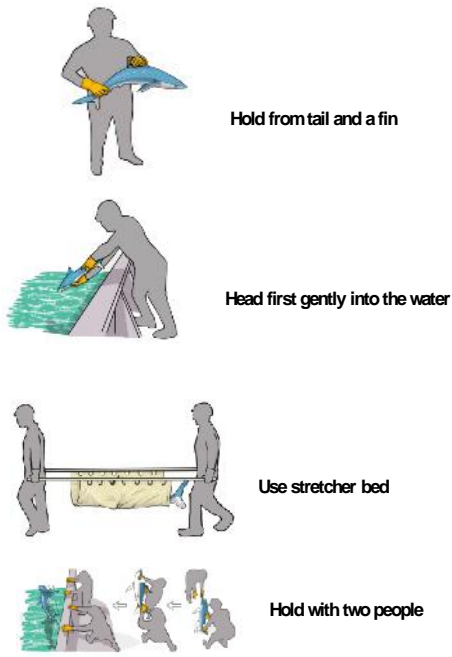

**International Seafood Sustainability Foundation (ISSF)
Best bycatch release practices in tuna purse seiners**

SMALL & MEDIUM SHARKS

RISKS

WHALE SHARKS

Release over the corkline or by making a cut in the net