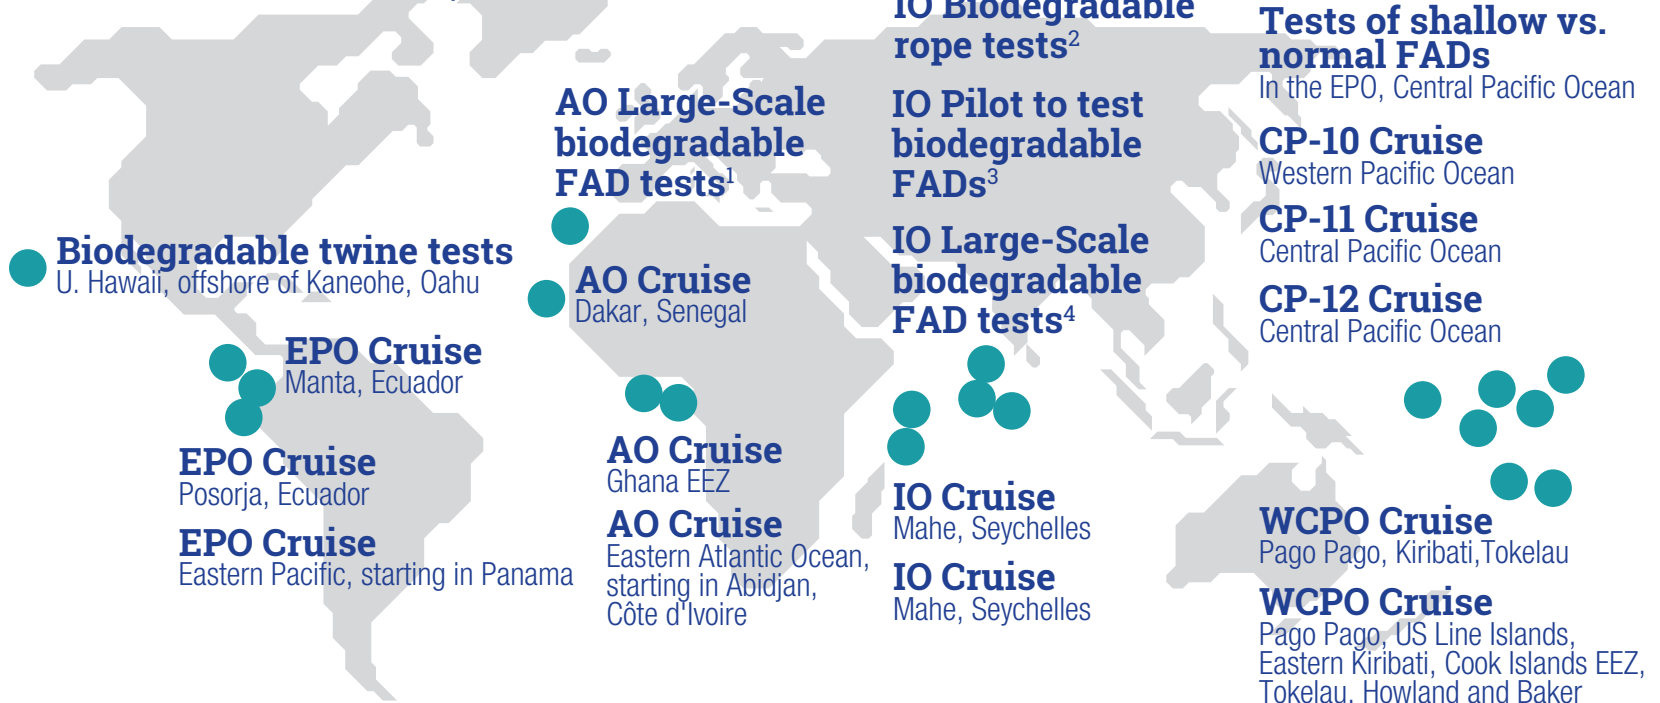

Making a Difference: On the Water

At-Sea Research & Experiments

¹ With Ghanaian Tuna Association & FAO-GEF Common Oceans Project

² With INPLF & Marine Research Centre in Maldives

³ With FAO-GEF Common Oceans Project

⁴ With European Union & FAO-GEF Common Oceans Project

See [ISSF 2016-13A report](#) for details on research cruises.